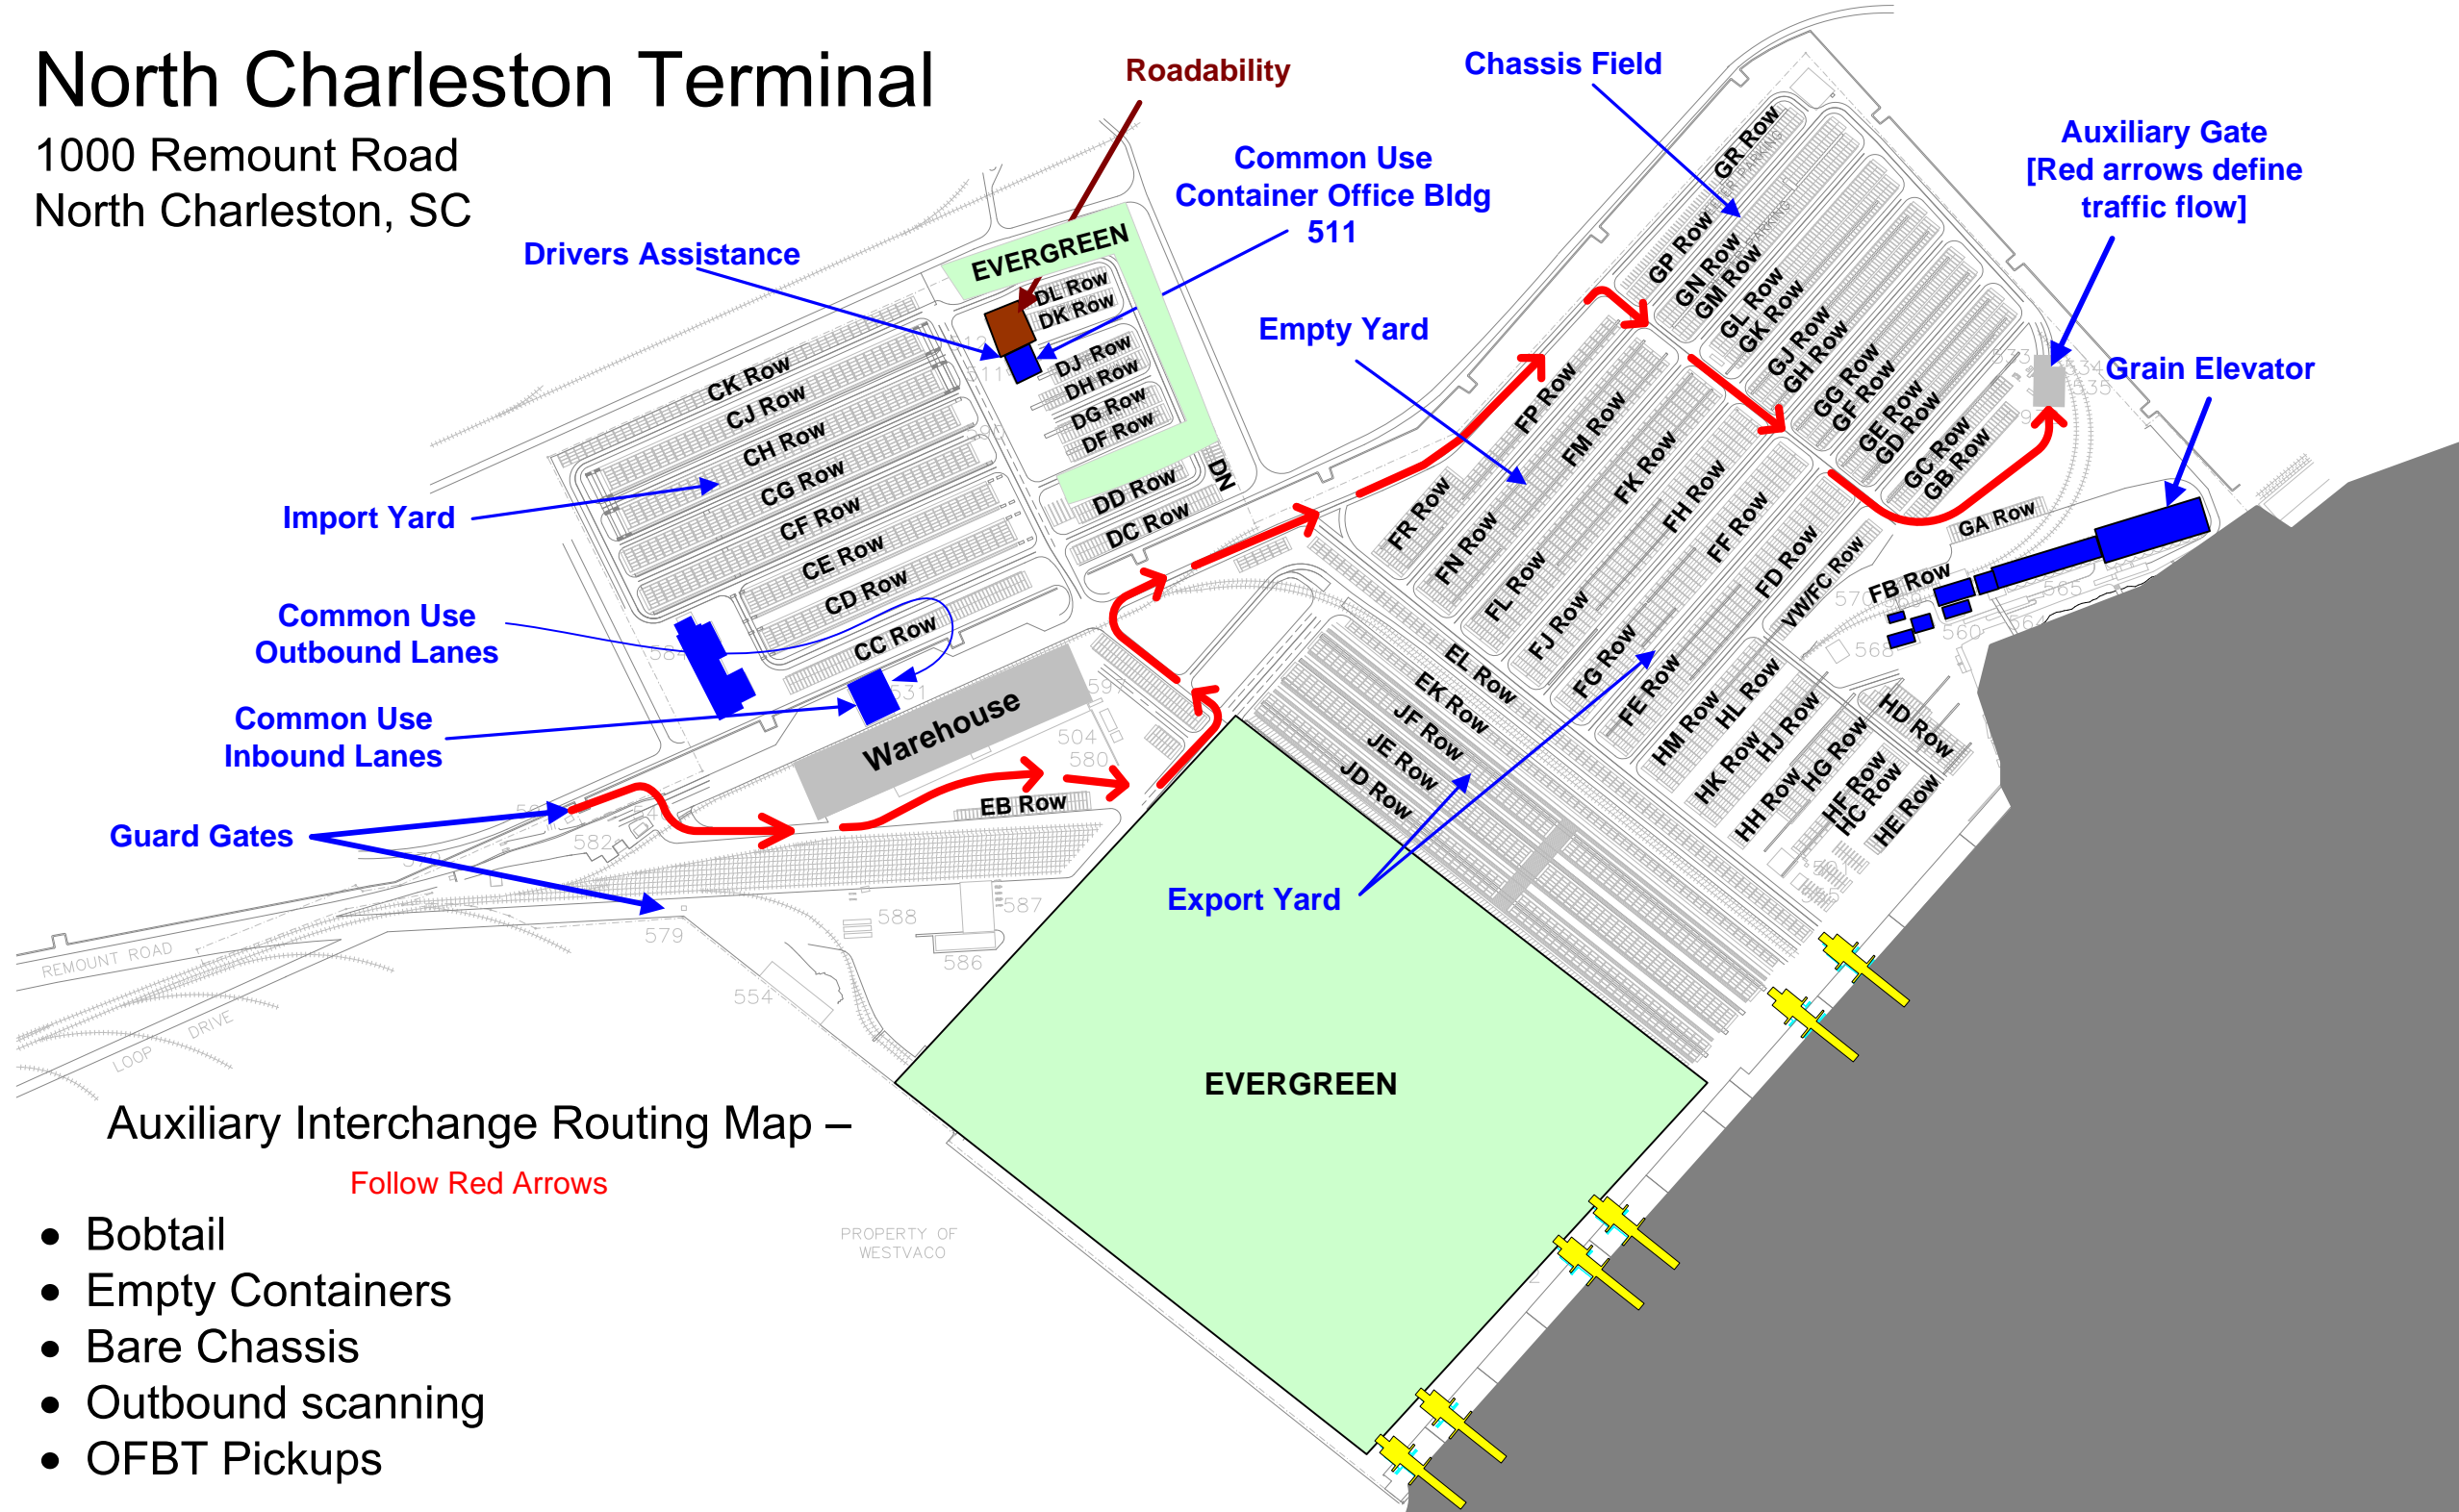

# North Charleston Terminal

1000 Remount Road  
North Charleston, SC

Auxiliary Interchange Routing Map –

Follow Red Arrows

- Bobtail
- Empty Containers
- Bare Chassis
- Outbound scanning
- OFBT Pickups

PROPERTY OF WESTVACO